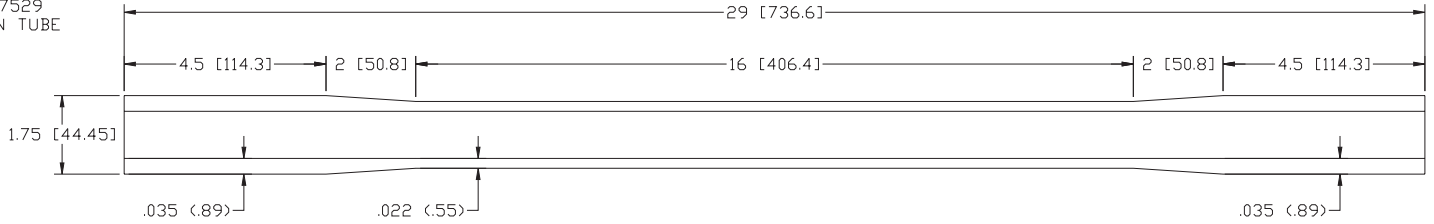

FEATHER TECH 2008 Product Line

3/2.5 Butted Titanium Frame Tubes

2145 S. Platte River Dr.
Denver, CO 80223

Daryl: 303-810-5530

Todd: 303-936-1241

Fax: 303-934-4915

WWW.titubing.com

todd@davincitandems.com

PART# 17529
XL DOWN TUBE

PART# 17528
DOWN TUBE

PART# 15027
DOWN TUBE
XL TOP TUBE

PART# 15024
SMALL DOWN TUBE
TOP TUBE

PART# 13724
TOP TUBE
SMALL DOWN TUBE

PART# 12524
TOP TUBE