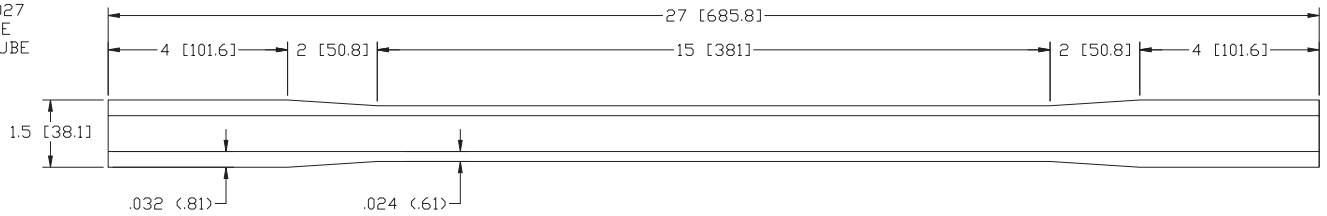

FEATHER TECH 2008 Product Line

3/2.5 Butted Titanium Frame Tubes

2145 S. Platte River Dr.
Denver, CO 80223

Daryl: 303-810-5530

Todd: 303-936-1241

Fax: 303-934-4915

WWW.titubing.com

todd@davincitandems.com

PART# 17529
XL DOWN TUBE

PART# 17528
DOWN TUBE

PART# 15027
DOWN TUBE
XL TOP TUBE

PART# 15024
SMALL DOWN TUBE
TOP TUBE

PART# 13724
TOP TUBE
SMALL DOWN TUBE

PART# 12524
TOP TUBE