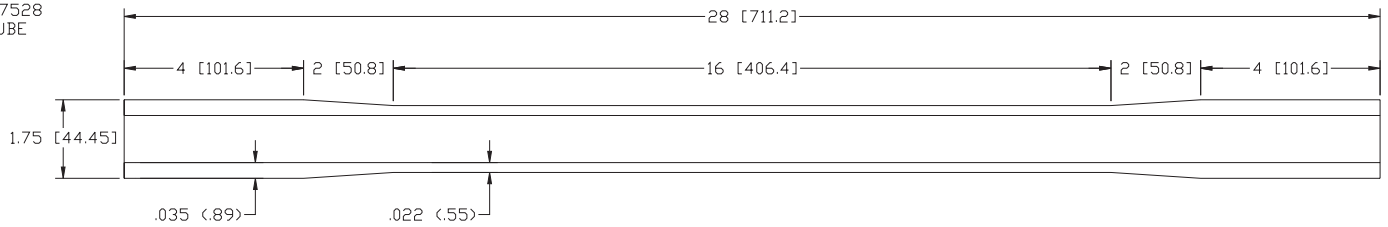

FEATHER TECH 2008 Product Line

3/2.5 Butted Titanium Frame Tubes

2145 S. Platte River Dr.
Denver, CO 80223

Daryl: 303-810-5530

Todd: 303-936-1241

Fax: 303-934-4915

WWW.titubing.com

todd@davincitandems.com

PART# 17529
XL DOWN TUBE

PART# 17528
DOWN TUBE

PART# 15027
DOWN TUBE
XL TOP TUBE

PART# 15024
SMALL DOWN TUBE
TOP TUBE

PART# 13724
TOP TUBE
SMALL DOWN TUBE

PART# 12524
TOP TUBE